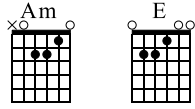

Little Spanish Tune

♩ = 120

N-Gt

Am E Am E

mf

1 0 1 0 0 0 0 0 1 0 1 0 0

T
A
B

Am E Am